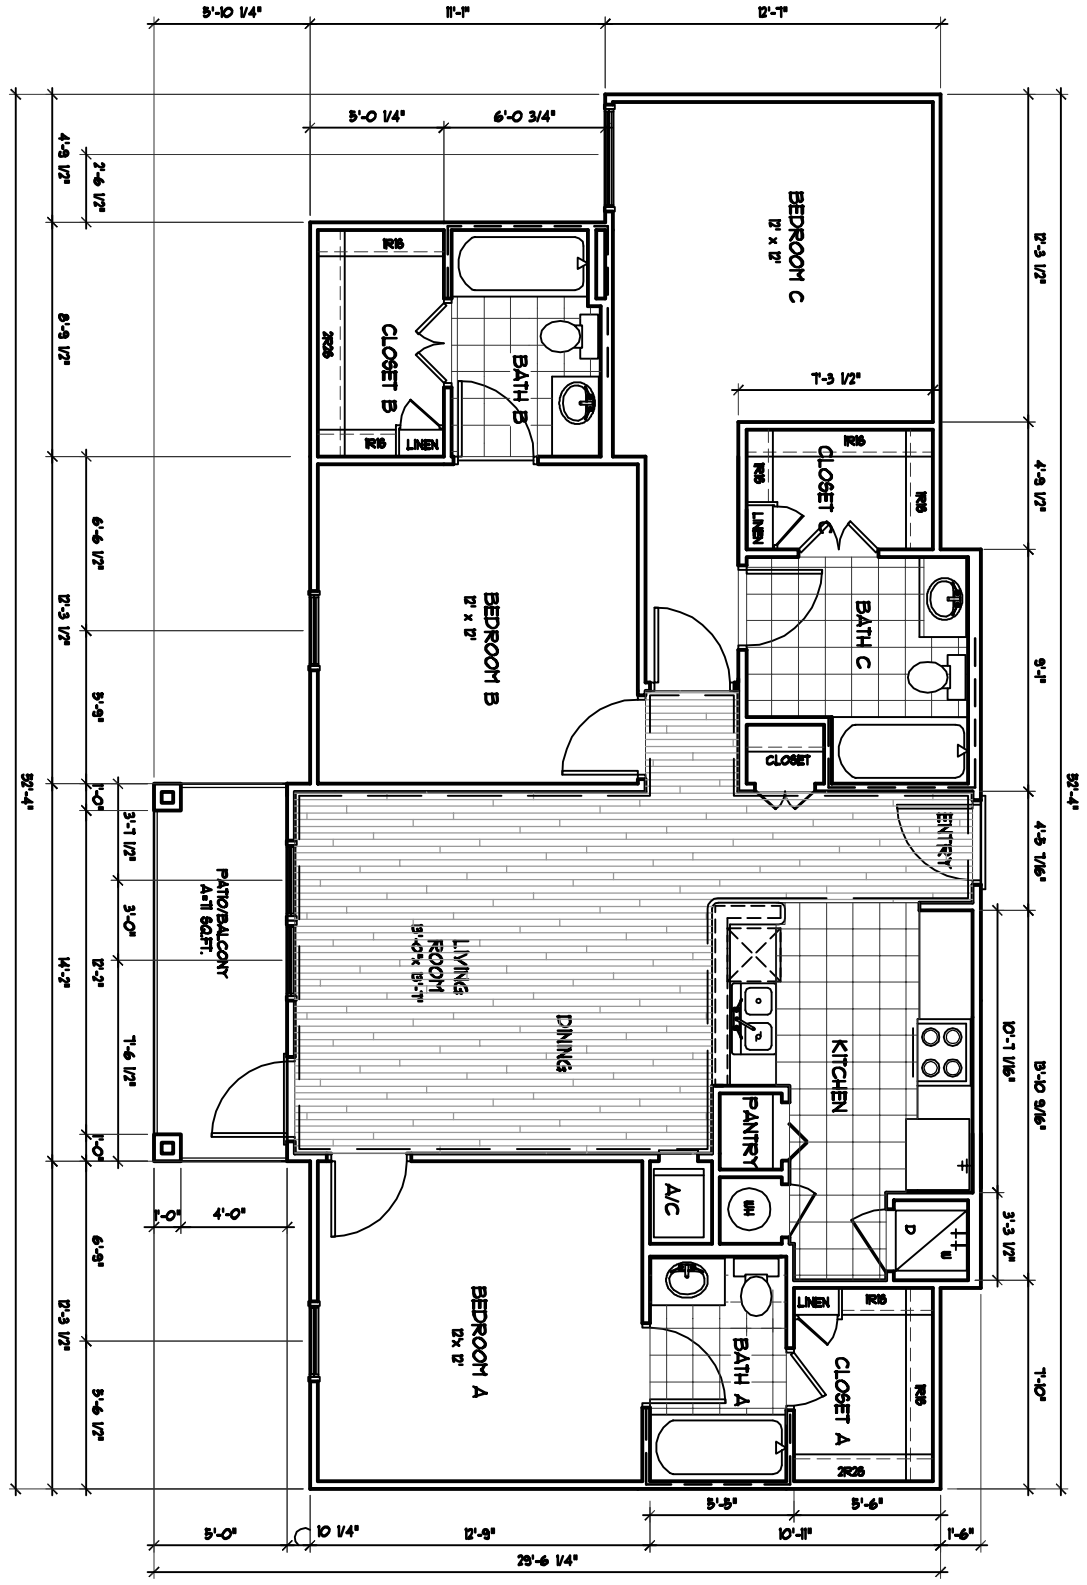

TUSCALOOSA
ALABAMA

NUMBER OF UNITS 65	BDRMS	BATHS	STUDY	OVERALL UNIT SIZE	CONDITIONED AREA	1239 SQ. FT.
	3	3	-	59'-10" WIDTH	29'-6" DEPTH	13 SQ. FT. SQ. FT.

HOFF
 Architects
 Planning
 Interior
 Design
 6363 Woodway Suite 500
 Houston Texas 77057
 Phone 713 266 7887
 Fax 713 266 7948
ARCHITECTS

UNIT R

SCALE: 3/16" = 1'-0"